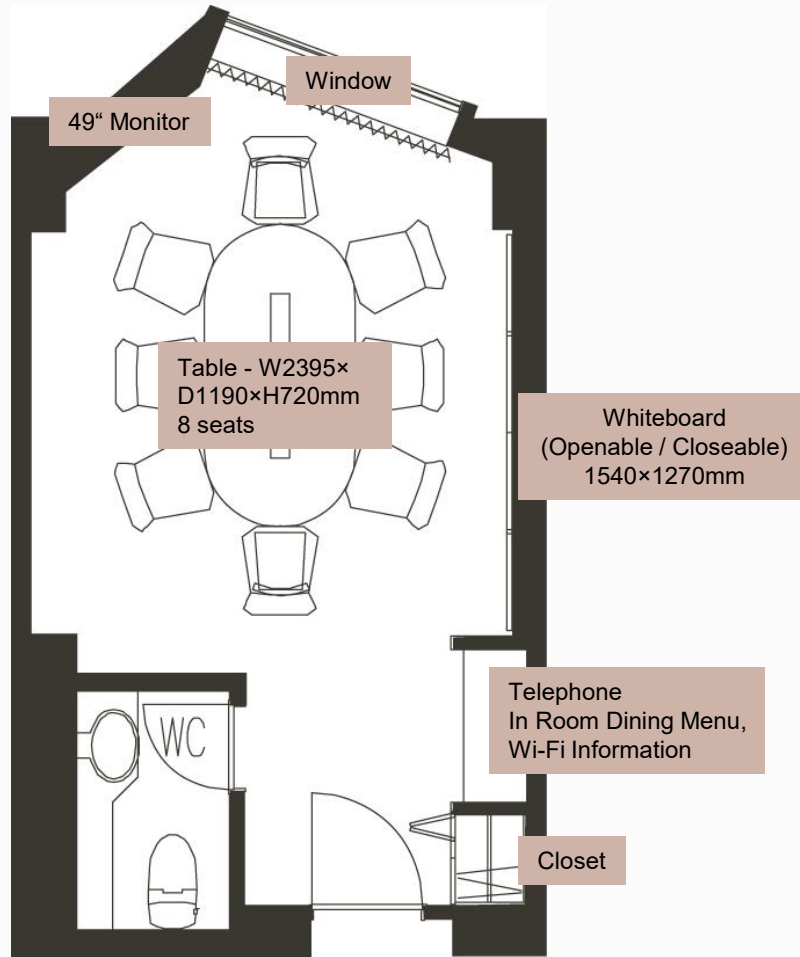

Partition (Openable / Closeable)
Opening Width: H2160 × W1500mm

Whiteboard (Openable/Closeable) 1540×1270mm
49inch Monitor

606 HOSPITALITY SUITE (56m²)

MEETING ROOMS	Room No	Area	Seating
Hospitality Suite	606	56m ²	12 + 4 37" LCD TV, 49" Monitor

For hire : projector, screen, speakerphone

BARDROOM MEETINGS

MEETING ROOM

Room No.607 / 28 m²

Table: W2395 × D1190 × H720mm
6~8 seats

Whiteboard (Openable/Closeable)
1540×1270mm

Monitor
49inch

Telephone, In Room Dining Menu,
Wi-Fi Information

607 MEETING ROOM (28m²)

MEETING ROOMS	Room No	Area	Seating
Meeting Room	607	28m ²	8 49" Monitor

Room facilities

- ◆ Telephone ◆ Whiteboard ◆ Shower toilet
 - ◆ Free high-speed internet connection (wireless & wired connection)
- ※Food and drinks are available 24-hours a day In-Room-Dining.

Table:
W5400 × D1200 × H720mm

610 BOARDROOM (58m²)

MEETING ROOMS	Room No	Area	Seating
Board Room	610	58m ²	16 55" Monitor

Room facilities

- ◆ Telephone
 - ◆ Whiteboard
 - ◆ Shower toilet
 - ◆ Free high-speed internet connection (wireless & wired connection)
- ※ Food and drinks are available 24-hours a day In-Room-Dining.