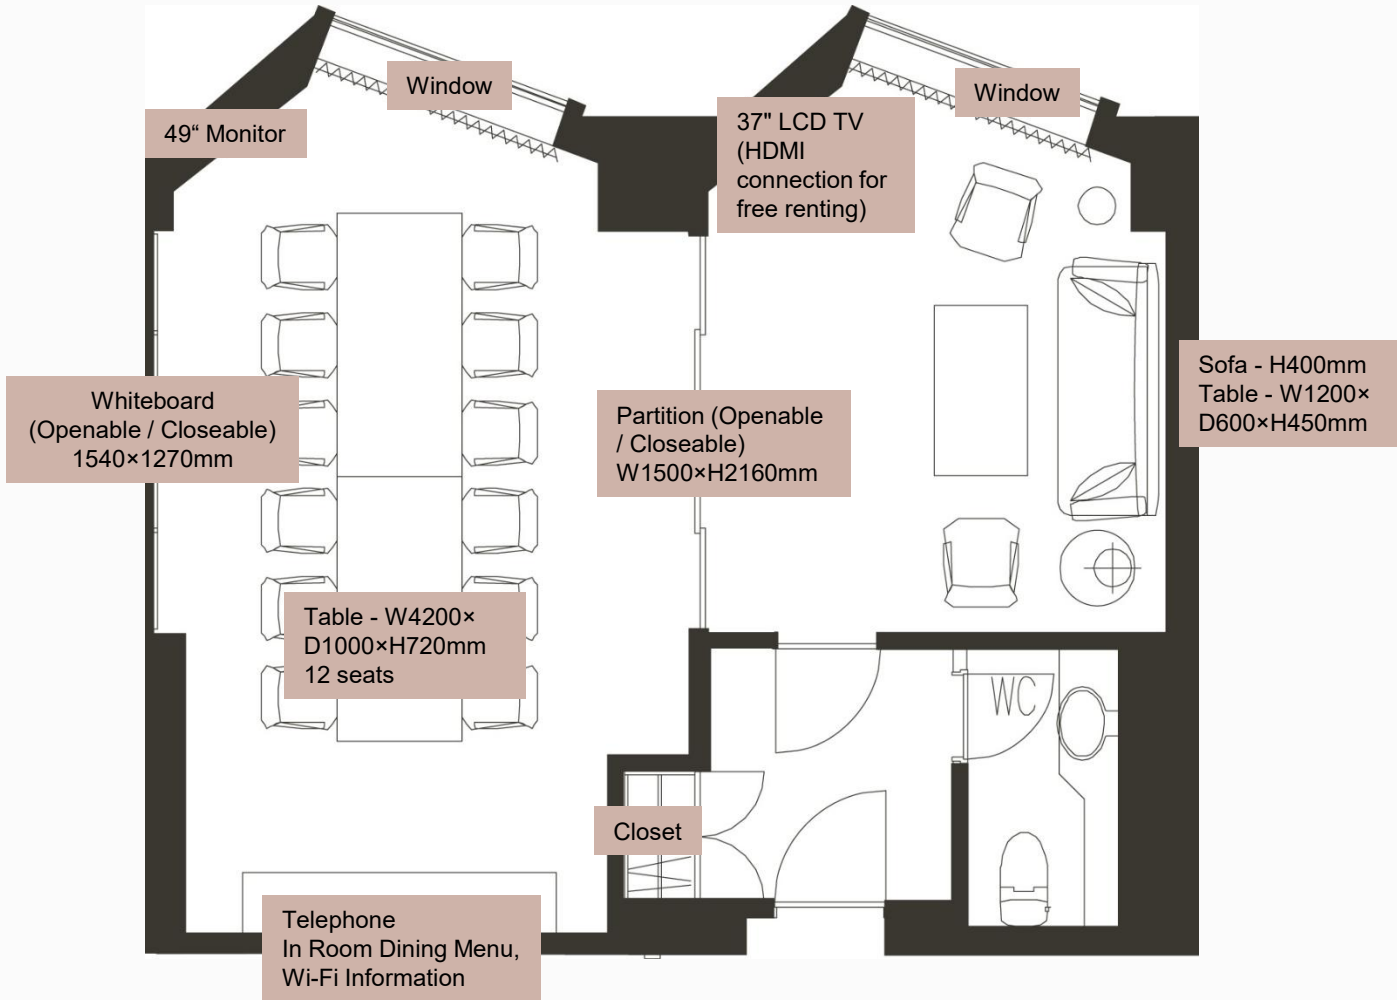

BOARDROOM MEETINGS

BOARDROOM MEETINGS

HOSPITALITY SUITE

Room No.606 / 56 m²

Table: W4200×D1000×H720mm
Telephone, In Room Dining Menu, Wi-Fi Information

Table: W1200 × D600 × H450mm / Sofa: H400mm
37inch LCD TV (HDMI connection for three renting)

Partition (Openable / Closeable)
Opening Width: H2160 × W1500mm

Whiteboard (Openable/Closeable) 1540×1270mm
49inch Monitor

606 HOSPITALITY SUITE (56m²)

MEETING ROOMS	Room No	Area	Seating
Hospitality Suite	606	56m ²	12 + 4 37" LCD TV, 49" Monitor

607 MEETING ROOM (28m²)

MEETING ROOMS	Room No	Area	Seating
Meeting Room	607	28m ²	8 49" Monitor

Room facilities

- ◆ Telephone ◆ Whiteboard ◆ Shower toilet
 - ◆ Free high-speed internet connection (wireless & wired connection)
- ※Food and drinks are available 24-hours a day In-Room-Dining.

Table:
W5400 × D1200 × H720mm

610 BOARDROOM (58m²)

MEETING ROOMS	Room No	Area	Seating
Board Room	610	58m ²	16 55" Monitor

Room facilities

- ◆ Telephone
 - ◆ Whiteboard
 - ◆ Shower toilet
 - ◆ Free high-speed internet connection (wireless & wired connection)
- ※ Food and drinks are available 24-hours a day In-Room-Dining.