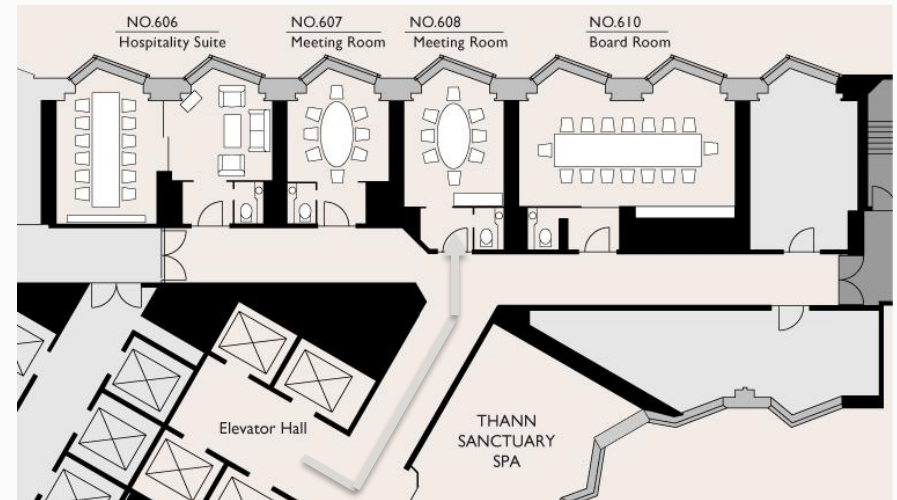

Partition (Openable / Closeable)
Opening Width: H2160 × W1500mm

Whiteboard (Openable/Closeable) 1540×1270mm
49inch Monitor

606 HOSPITALITY SUITE (56m²)

MEETING ROOMS	Room No	Area	Seating
Hospitality Suite	606	56m ²	12 + 4 37" LCD TV, 49" Monitor

Telephone, In Room Dining Menu,
Wi-Fi Information

608 MEETING ROOM (30m²)

MEETING ROOMS	Room No	Area	Seating
Meeting Room	608	30m ²	8 49" Monitor

Room facilities

- ◆ Telephone ◆ Whiteboard ◆ Shower toilet
- ◆ Free high-speed internet connection (wireless & wired connection)
- ※ Food and drinks are available 24-hours a day In-Room-Dining.

Rental Equipment

For hire : projector, screen, speakerphone

BOARDROOM MEETINGS

BOARD ROOM

Room No.610 / 58m²

Whiteboard (Openable/Closeable)
1820×1270mm

Monitor
55inch

Telephone, In Room Dining Menu,
Wi-Fi Information

Table:
W5400 × D1200 × H720mm

610 BOARDROOM (58m²)

MEETING ROOMS	Room No	Area	Seating
Board Room	610	58m ²	16 55" Monitor

Room facilities

- ◆ Telephone
 - ◆ Whiteboard
 - ◆ Shower toilet
 - ◆ Free high-speed internet connection (wireless & wired connection)
- ※ Food and drinks are available 24-hours a day In-Room-Dining.