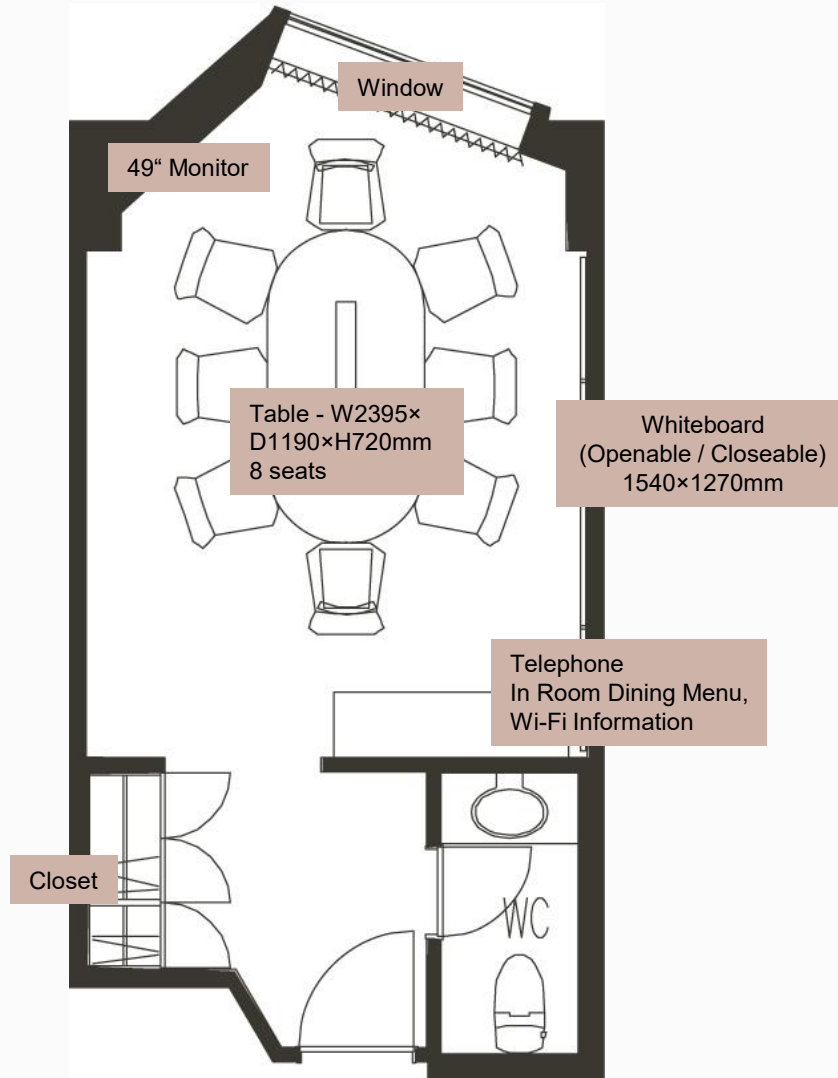

607 MEETING ROOM (28m²)

MEETING ROOMS	Room No	Area	Seating
Meeting Room	607	28m ²	8 49" Monitor

Room facilities

- ◆ Telephone ◆ Whiteboard ◆ Shower toilet
 - ◆ Free high-speed internet connection (wireless & wired connection)
- ※Food and drinks are available 24-hours a day In-Room-Dining.

Rental Equipment

For hire : projector, screen, speakerphone

BOARDROOM MEETINGS

MEETING ROOM

Room No.608 / 30m²

Whiteboard (Openable/Closeable)
1540×1270mm

Table:
W2395 × D1190 × H720mm

Monitor
49inch

Telephone, In Room Dining Menu,
Wi-Fi Information

608 MEETING ROOM (30m²)

MEETING ROOMS	Room No	Area	Seating
Meeting Room	608	30m ²	8 49" Monitor

Room facilities

- ◆ Telephone ◆ Whiteboard ◆ Shower toilet
- ◆ Free high-speed internet connection (wireless & wired connection)
- ※ Food and drinks are available 24-hours a day In-Room-Dining.

Table:
W5400 × D1200 × H720mm

610 BOARDROOM (58m²)

MEETING ROOMS	Room No	Area	Seating
Board Room	610	58m ²	16 55" Monitor

Room facilities

- ◆ Telephone
 - ◆ Whiteboard
 - ◆ Shower toilet
 - ◆ Free high-speed internet connection (wireless & wired connection)
- ※ Food and drinks are available 24-hours a day In-Room-Dining.