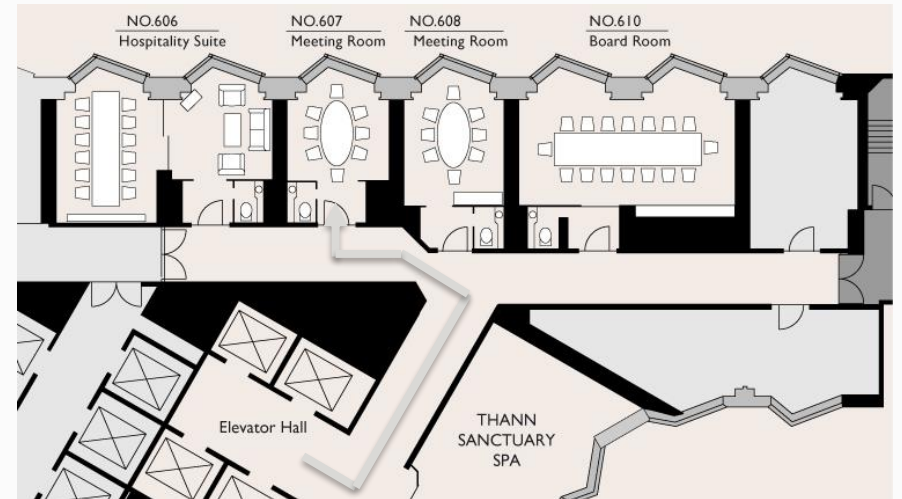

Partition (Openable / Closeable)
Opening Width: H2160 × W1500mm

Whiteboard (Openable/Closeable) 1540×1270mm
49inch Monitor

606 HOSPITALITY SUITE (56m²)

MEETING ROOMS	Room No	Area	Seating
Hospitality Suite	606	56m ²	12 + 4 37" LCD TV, 49" Monitor

607 MEETING ROOM (28m²)

MEETING ROOMS	Room No	Area	Seating
Meeting Room	607	28m ²	8 49" Monitor

Room facilities

- ◆ Telephone ◆ Whiteboard ◆ Shower toilet
 - ◆ Free high-speed internet connection (wireless & wired connection)
- ※Food and drinks are available 24-hours a day In-Room-Dining.

Rental Equipment

For hire : projector, screen, speakerphone

BOARDROOM MEETINGS

MEETING ROOM

Room No.608 / 30m²

Whiteboard (Openable/Closeable)
1540×1270mm

Table:
W2395 × D1190 × H720mm

Monitor
49inch

Telephone, In Room Dining Menu,
Wi-Fi Information

608 MEETING ROOM (30m²)

MEETING ROOMS	Room No	Area	Seating
Meeting Room	608	30m ²	8 49" Monitor

Room facilities

- ◆ Telephone ◆ Whiteboard ◆ Shower toilet
- ◆ Free high-speed internet connection (wireless & wired connection)
- ※ Food and drinks are available 24-hours a day In-Room-Dining.