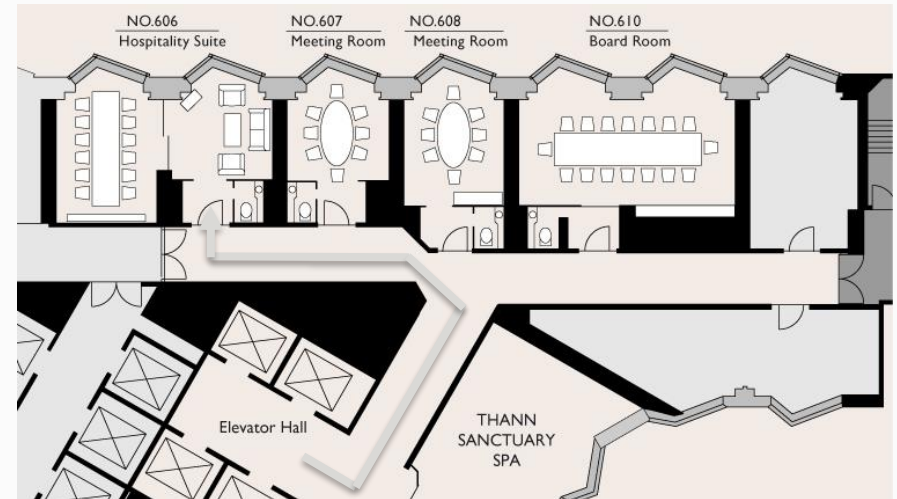

BOARDROOM MEETINGS

BOARDROOM MEETINGS

HOSPITALITY SUITE

Room No.606 / 56 m²

Table: W4200×D1000×H720mm
Telephone, In Room Dining Menu, Wi-Fi Information

Table: W1200 × D600 × H450mm / Sofa: H400mm
37inch LCD TV (HDMI connection for three renting)

Partition (Openable / Closeable)
Opening Width: H2160 × W1500mm

Whiteboard (Openable/Closeable) 1540×1270mm
49inch Monitor

606 HOSPITALITY SUITE (56m²)

MEETING ROOMS	Room No	Area	Seating
Hospitality Suite	606	56m ²	12 + 4 37" LCD TV, 49" Monitor

For hire : projector, screen, speakerphone

BARDROOM MEETINGS

MEETING ROOM

Room No.607 / 28 m²

Table: W2395 × D1190 × H720mm
6~8 seats

Whiteboard (Openable/Closeable)
1540×1270mm

Monitor
49inch

Telephone, In Room Dining Menu,
Wi-Fi Information

607 MEETING ROOM (28m²)

MEETING ROOMS	Room No	Area	Seating
Meeting Room	607	28m ²	8 49" Monitor

Room facilities

- ◆ Telephone ◆ Whiteboard ◆ Shower toilet
 - ◆ Free high-speed internet connection (wireless & wired connection)
- ※Food and drinks are available 24-hours a day In-Room-Dining.