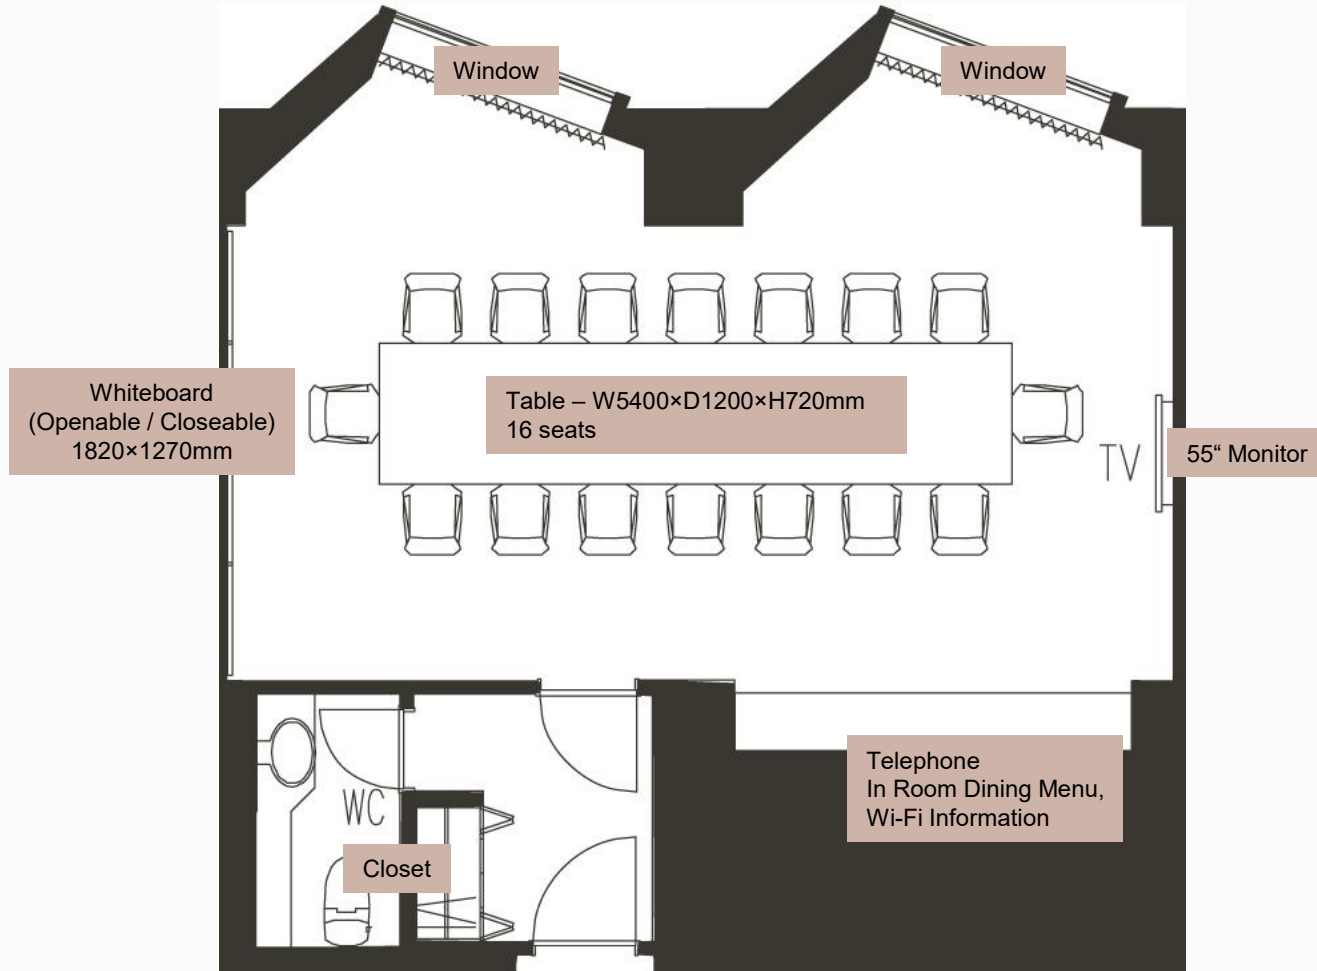

Partition (Openable / Closeable)
Opening Width: H2160 × W1500mm

Whiteboard (Openable/Closeable) 1540×1270mm
49inch Monitor

606 HOSPITALITY SUITE (56m²)

MEETING ROOMS	Room No	Area	Seating
Hospitality Suite	606	56m ²	12 + 4 37" LCD TV, 49" Monitor

Telephone, In Room Dining Menu,
Wi-Fi Information

608 MEETING ROOM (30m²)

MEETING ROOMS	Room No	Area	Seating
Meeting Room	608	30m ²	8 49" Monitor

Room facilities

- ◆ Telephone ◆ Whiteboard ◆ Shower toilet
- ◆ Free high-speed internet connection (wireless & wired connection)
- ※ Food and drinks are available 24-hours a day In-Room-Dining.

Rental Equipment

For hire : projector, screen, speakerphone

BOARDROOM MEETINGS

BOARD ROOM

Room No.610 / 58m²

Whiteboard (Openable/Closeable)
1820×1270mm

Monitor
55inch

Telephone, In Room Dining Menu,
Wi-Fi Information

Table:
W5400 × D1200 × H720mm

610 BOARDROOM (58m²)

MEETING ROOMS	Room No	Area	Seating
Board Room	610	58m ²	16 55" Monitor

Room facilities

- ◆ Telephone
 - ◆ Whiteboard
 - ◆ Shower toilet
 - ◆ Free high-speed internet connection (wireless & wired connection)
- ※ Food and drinks are available 24-hours a day In-Room-Dining.