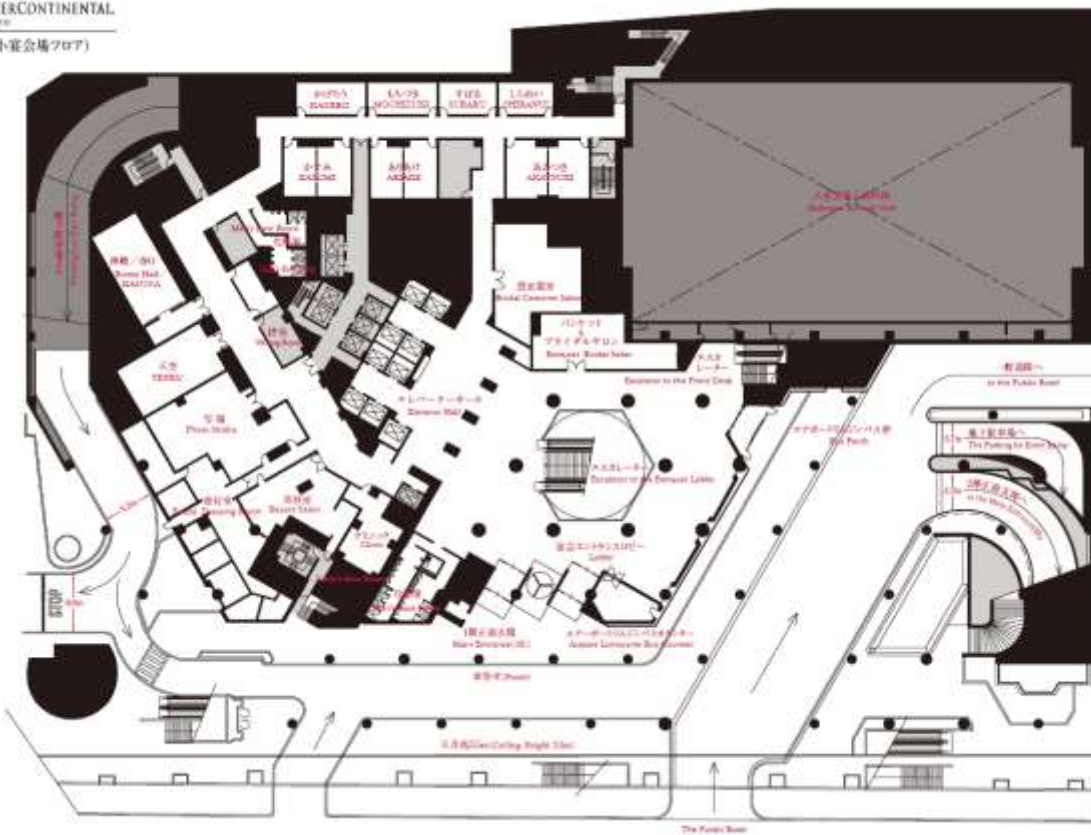

1FL Floor Plan

Subject to change without notice.