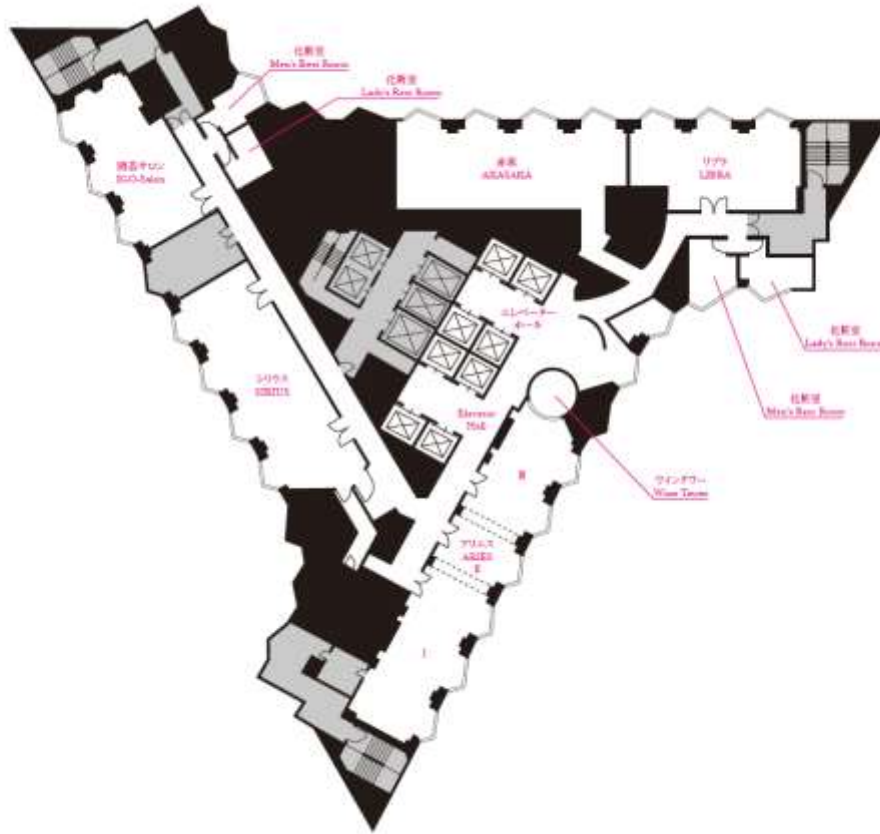

<u>Floor</u>	<u>Room name</u>	<u>m²</u>	<u>Round (6seats)</u>	<u>Theater</u>	<u>Classroom (1seat)</u>
BALLROOM	B1FL PROMINENCE				
	I + II + III	1,562	396	330	294
	I + II or II + III	2/3 1,030	252	271	191
	I half or III half	1/2 783	180	215	191
	I or III	1/3 535	90	124	88
	II	1/3 495	90	124	88
BANQUET ROOM B1FL	GALAXY I + II + III	660	156	170	104
	I + II	2/3 397	90	103	66
	I	1/3 195	36	48	33
	II	1/3 202	36	48	33
	III	1/3 263	54	63	48
	GLORY	208	36	49	31
	AURORA	184	42	42	37
	PRISM	144	30	33	28
	LUMINOUS	141	30	33	27

Subject to change without notice.

ANA InterContinental Tokyo
 1-12-33, Akasaka, Minato-ku, Tokyo 107-0052
 Tel. +81(0)3-3505-1111
[IHG Travel Advisory Policy](#)

<u>Floor</u>	<u>Room name</u>	<u>m²</u>	<u>Round (6seats)</u>	<u>Theater</u>	<u>Classroom(1seat)</u>		
1FL	KASUGA	85	12	21	10		
	TENKU	68	12	18	10		
	AKATSUKI	66	12	12	8		
	ARIAKE	53	6	10	6		
	KASUMI	53	6	10	6		
	KAGERO	38	—	8	4		
	MOCHIZUKI	38	—	8	4		
	SUBARU	33	—	6	3		
	SIRANUI	33	—	6	3		
SKY AVENUE	37FL	ARIES	I + II + III	160	30	38	22
		I + II	2/3	107	18	23	16
		I	1/2	80	12	16	11
		II + III	1/2	80	12	14	11
		III	1/3	53	6	7	4
	SIRIUS	120	18	23	15		
	LIBRA	80	12	14	10		

Subject to change without notice.

ANA InterContinental Tokyo
1-12-33, Akasaka, Minato-ku, Tokyo 107-0052
Tel. +81(0)3-3505-1111
[IHG Travel Advisory Policy](#)

B1FL Floor Plan

1FL Floor Plan

Subject to change without notice.

37FL Floor Plan